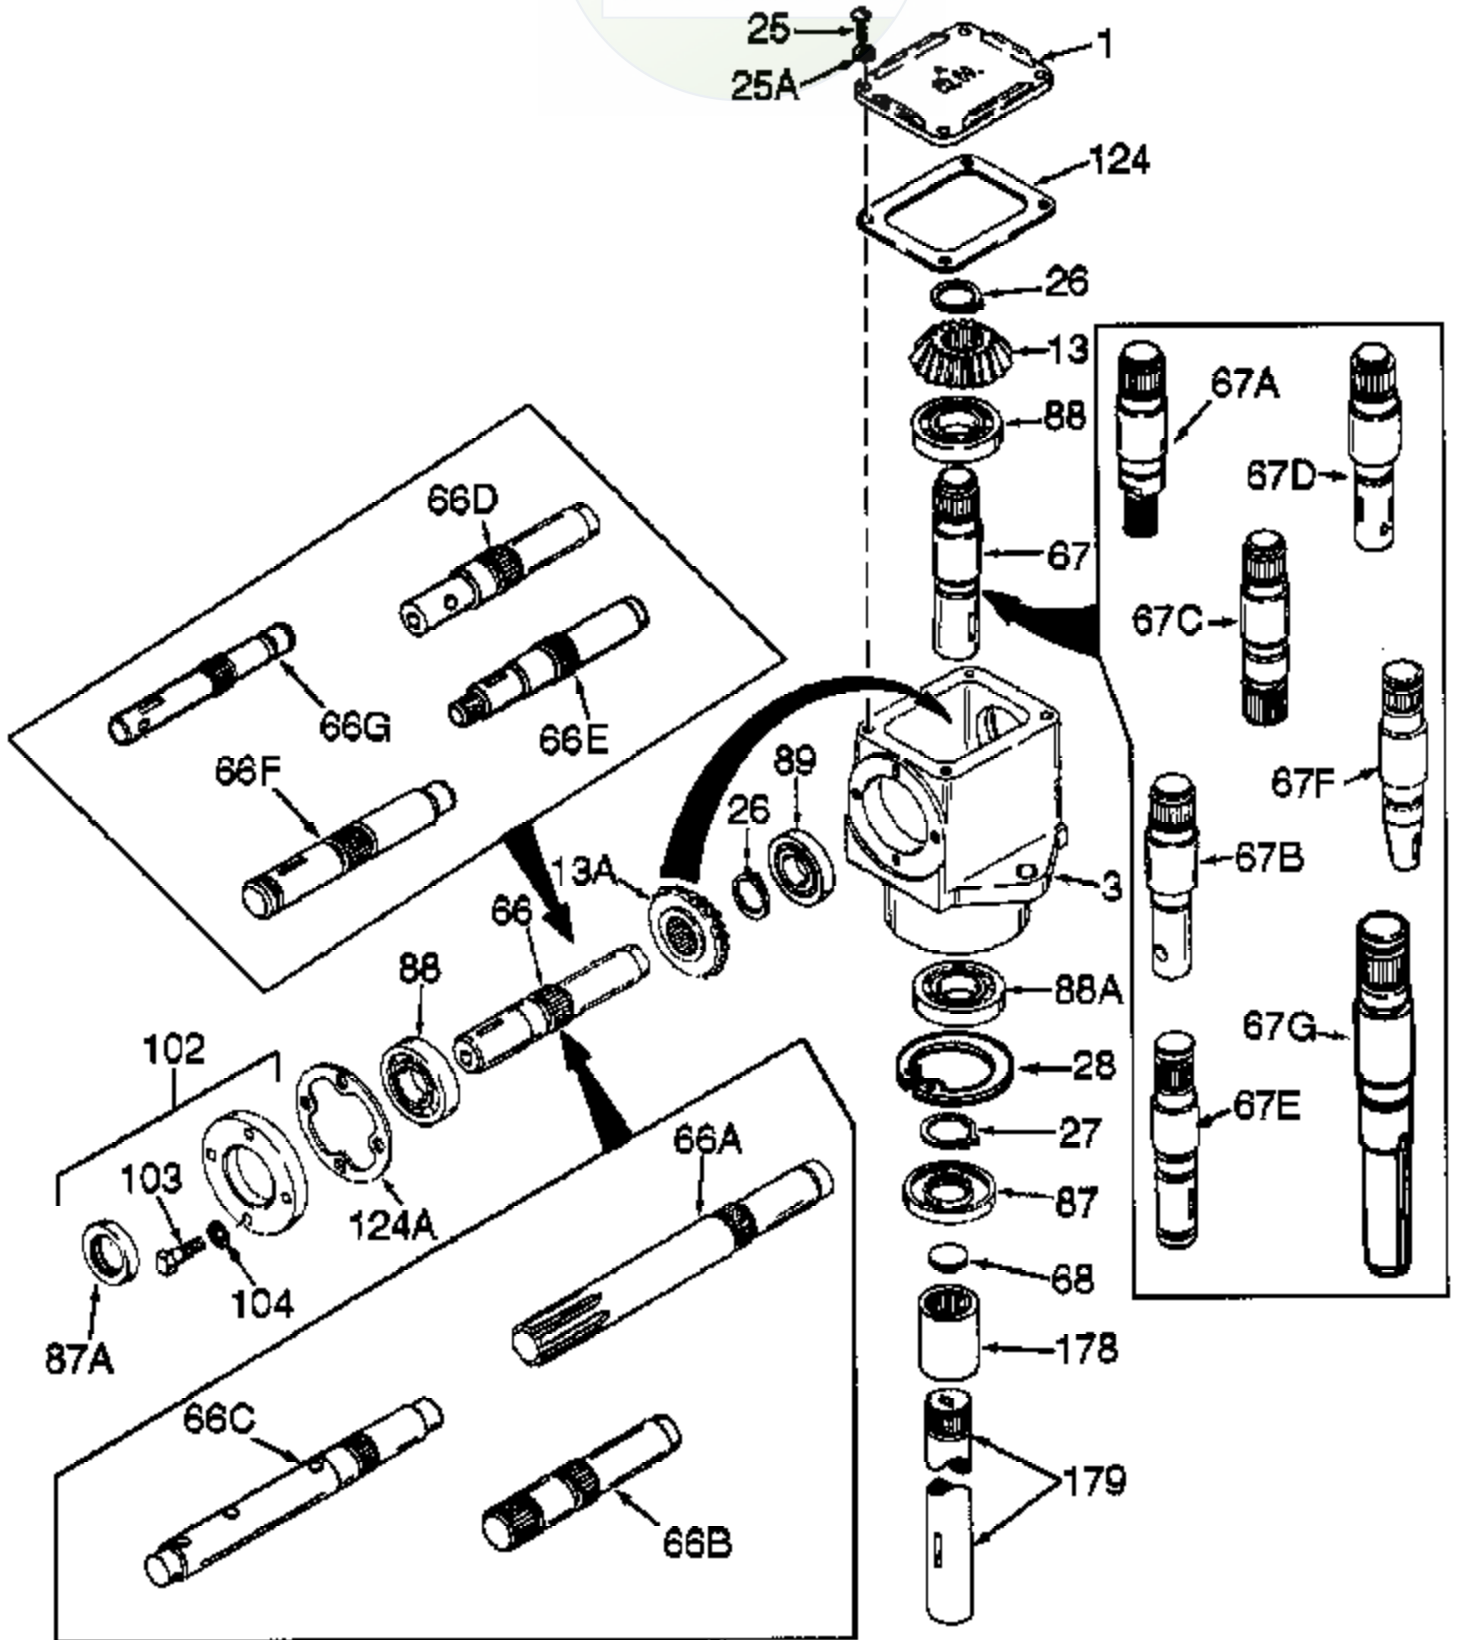

# JOIST

SICHER IST DAS:  
DAS ORIGINAL

Ref #	Part Number	Qty	Description
1	772034		Right Hand Cover
3	770026A		Right Angle Drive Housing
13	778046		Miter Gear (22 teeth)(7/8" ID)
13A	778046		Miter Gear (22 teeth)(7/8" ID)
25	792025		Screw, 10-24 x 1/2"
26	788018		Snap Ring
27	788019		Snap Ring
66B	776040A		Input Shaft (4-1/2" long)
67	776066		Output Shaft (4-19/32" long)
87	788029		Oil Seal
87A	788031		Oil Seal
88	780034		Ball Bearing
88A	780034		Ball Bearing
89	780024		Ball Bearing
102	786029		Retainer Cap & Seal (Incl. 87A & 103)
103	792026		Screw, 1/4-20 x 7/8"
124	788028		Cover Gasket
124A	788030B		Cap Gasket

RAD-1279-P91 Page 2 of 2  
Peerless